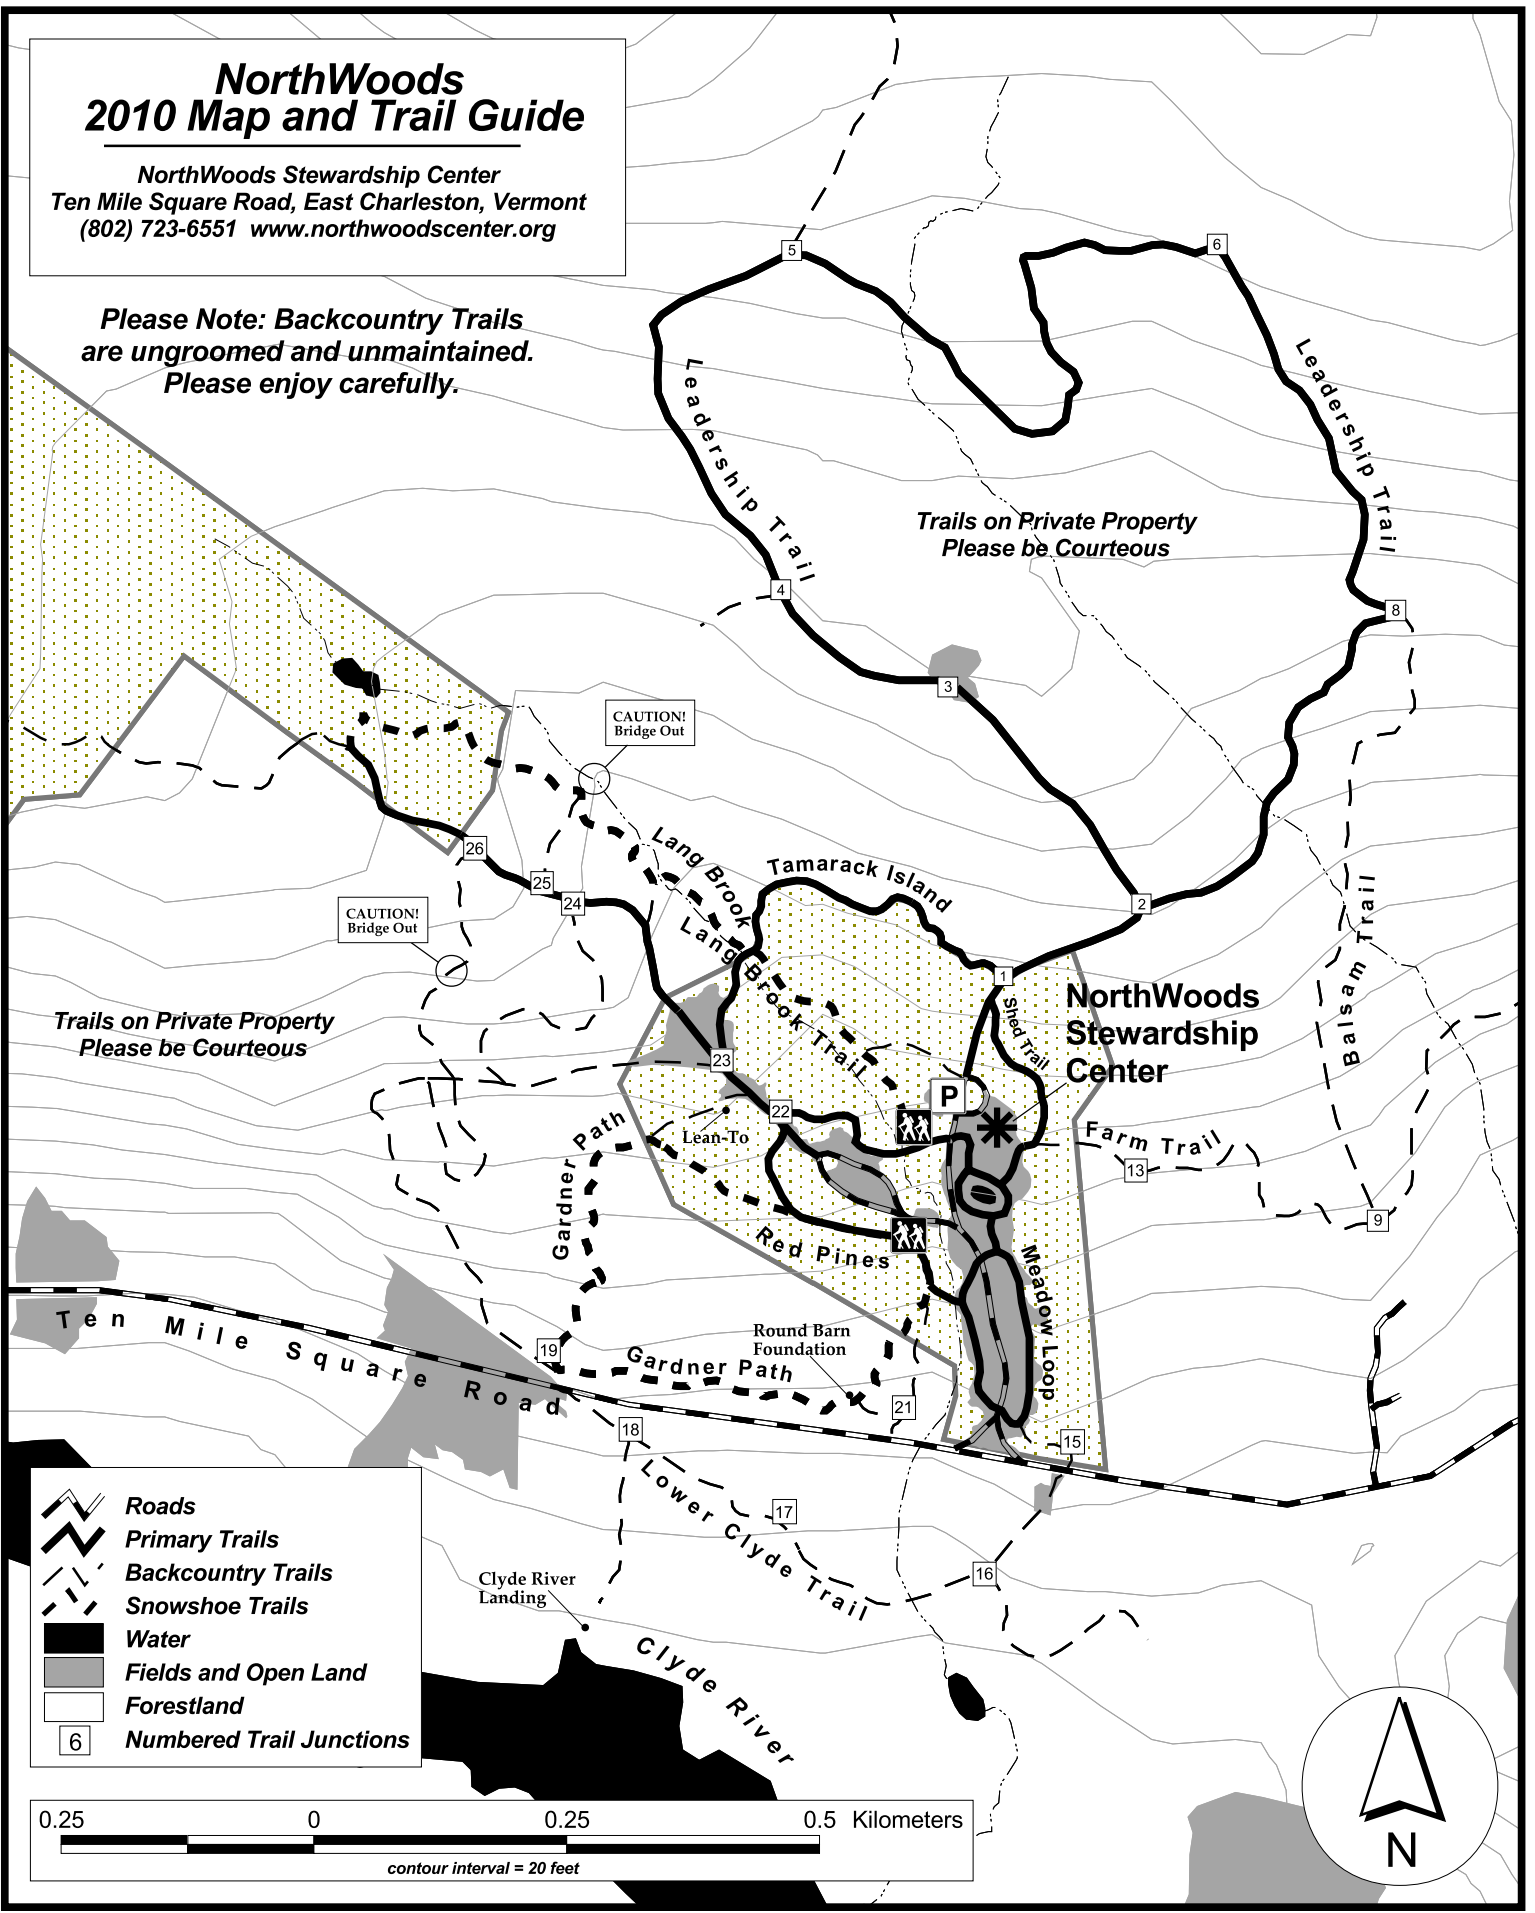

NorthWoods 2010 Map and Trail Guide

NorthWoods Stewardship Center
Ten Mile Square Road, East Charleston, Vermont
(802) 723-6551 www.northwoodscenter.org

**Please Note: Backcountry Trails
are ungroomed and unmaintained.
Please enjoy carefully.**

Trails on Private Property
Please be Courteous

Trails on Private Property
Please be Courteous

NorthWoods
Stewardship
Center

- Roads
- Primary Trails
- Backcountry Trails
- Snowshoe Trails
- Water
- Fields and Open Land
- Forestland
- Numbered Trail Junctions