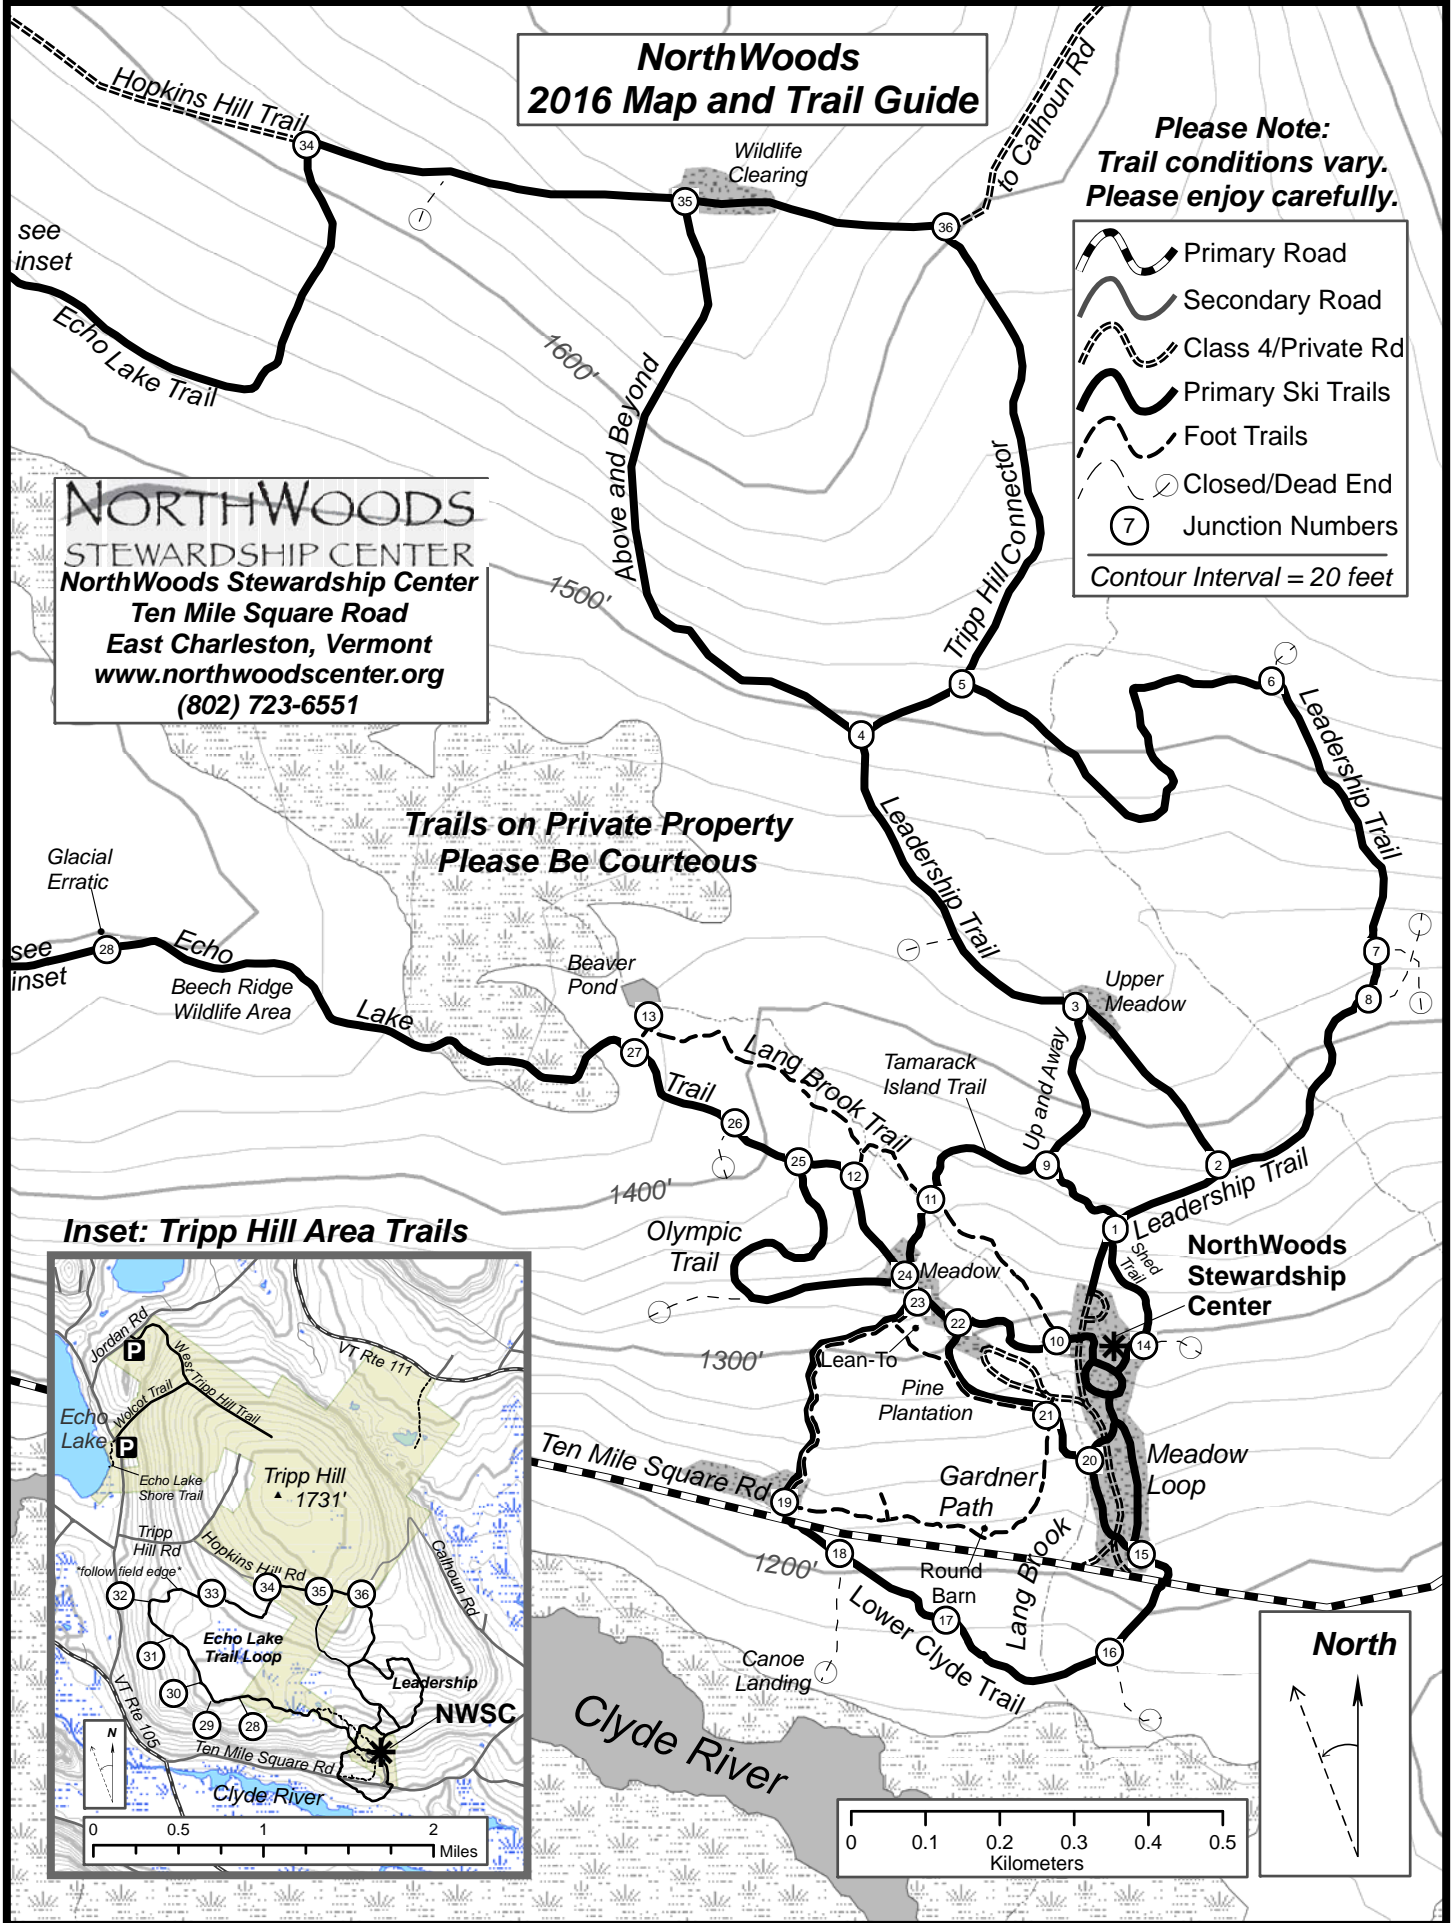

NorthWoods 2016 Map and Trail Guide

Please Note:
Trail conditions vary.
Please enjoy carefully.

-  Primary Road
 -  Secondary Road
 -  Class 4/Private Rd
 -  Primary Ski Trails
 -  Foot Trails
 -  Closed/Dead End
 -  Junction Numbers
- Contour Interval = 20 feet

NORTHWOODS
STEWARDSHIP CENTER
NorthWoods Stewardship Center
Ten Mile Square Road
East Charleston, Vermont
www.northwoodscenter.org
(802) 723-6551

**Trails on Private Property
Please Be Courteous**

Inset: Tripp Hill Area Trails